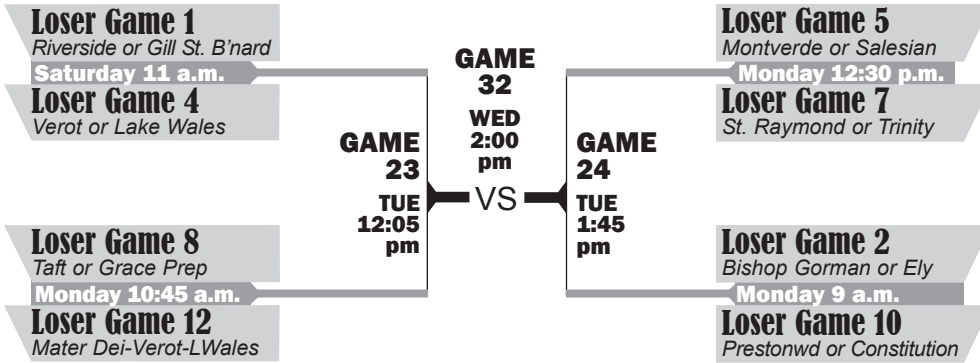

CITY OF PALMS

Those three words mean one thing – the toughest week in high school hoops.

TOP TEAM IS HOME AND WEARS WHITE UNIFORMS

2011 CHAMPION

game-by-game

consolation bracket

TOP TEAM (or team on left) IS HOME TEAM & wears white uniforms

fifth-place bracket

TOP TEAM (or team on left) IS HOME TEAM & wears white uniforms

third-place game

TEAM ON LEFT IS HOME TEAM & wears white uniforms

challenge round

(All 0-2 and 1-2 teams)

TOP TEAM IS HOME TEAM & wears white uniforms

Games 21-22 pairings announced at 3 p.m. Monday;
Games 29-30 pairings announced at 5:30 Tuesday

FRIDAY, Dec. 16 (5 games)

- 3:00 p.m. (Game 1): Riverside Academy (La.) vs. Gladstone Gill St. Bernard (N.J.)
- 4:45 p.m. (Game 2): Bishop Gorman (Nev.) vs. Pompano Beach Ely (Fla.)
- 6:30 p.m. (Game 3-Sunshine Series): Fort Myers (Fla.) vs. Tallahassee Godby (Fla.)
- 8:15 p.m. (Game 4): Fort Myers Bishop Verot (Fla.) vs. Lake Wales (Fla.)
- 10:00 p.m. (Game 5): Montverde Academy (Fla.) vs. Richmond Salesian (Calif.)

SATURDAY, Dec. 17 (7 games)

- 11 a.m. (Game 6): Consolation: Gm 1 loser (Riverside-Gill St. Bernard) vs. Gm 4 loser (Verot-Lake Wales)
- 12:45 p.m. (Game 7): Bronx St. Raymond (N.Y.) vs. Louisville Trinity (Ky.)
- 2:30 p.m. (Game 8): Cincinnati Taft (Ohio) vs. Arlington Grace Prep (Texas)
- 4:15 p.m. (Game 9-Sunshine Series): Cape Coral Mariner (Fla.) vs. Miami Norland (Fla.)
- 6:00 p.m. (Game 10): Prestonwood Christian (Texas) vs. Philadelphia Constitution (Pa.)
- 7:25 p.m.: Team Flight Brothers Dunk Show
- 8:15 p.m. (Game 11): Quarterfinal: Gm 1 winner (Riverside-Gill) vs. Lithonia Miller Grove (Ga.)
- 10:00 p.m. (Game 12): Santa Ana Mater Dei (Calif.) vs. Gm 4 winner (Verot-Lake Wales)