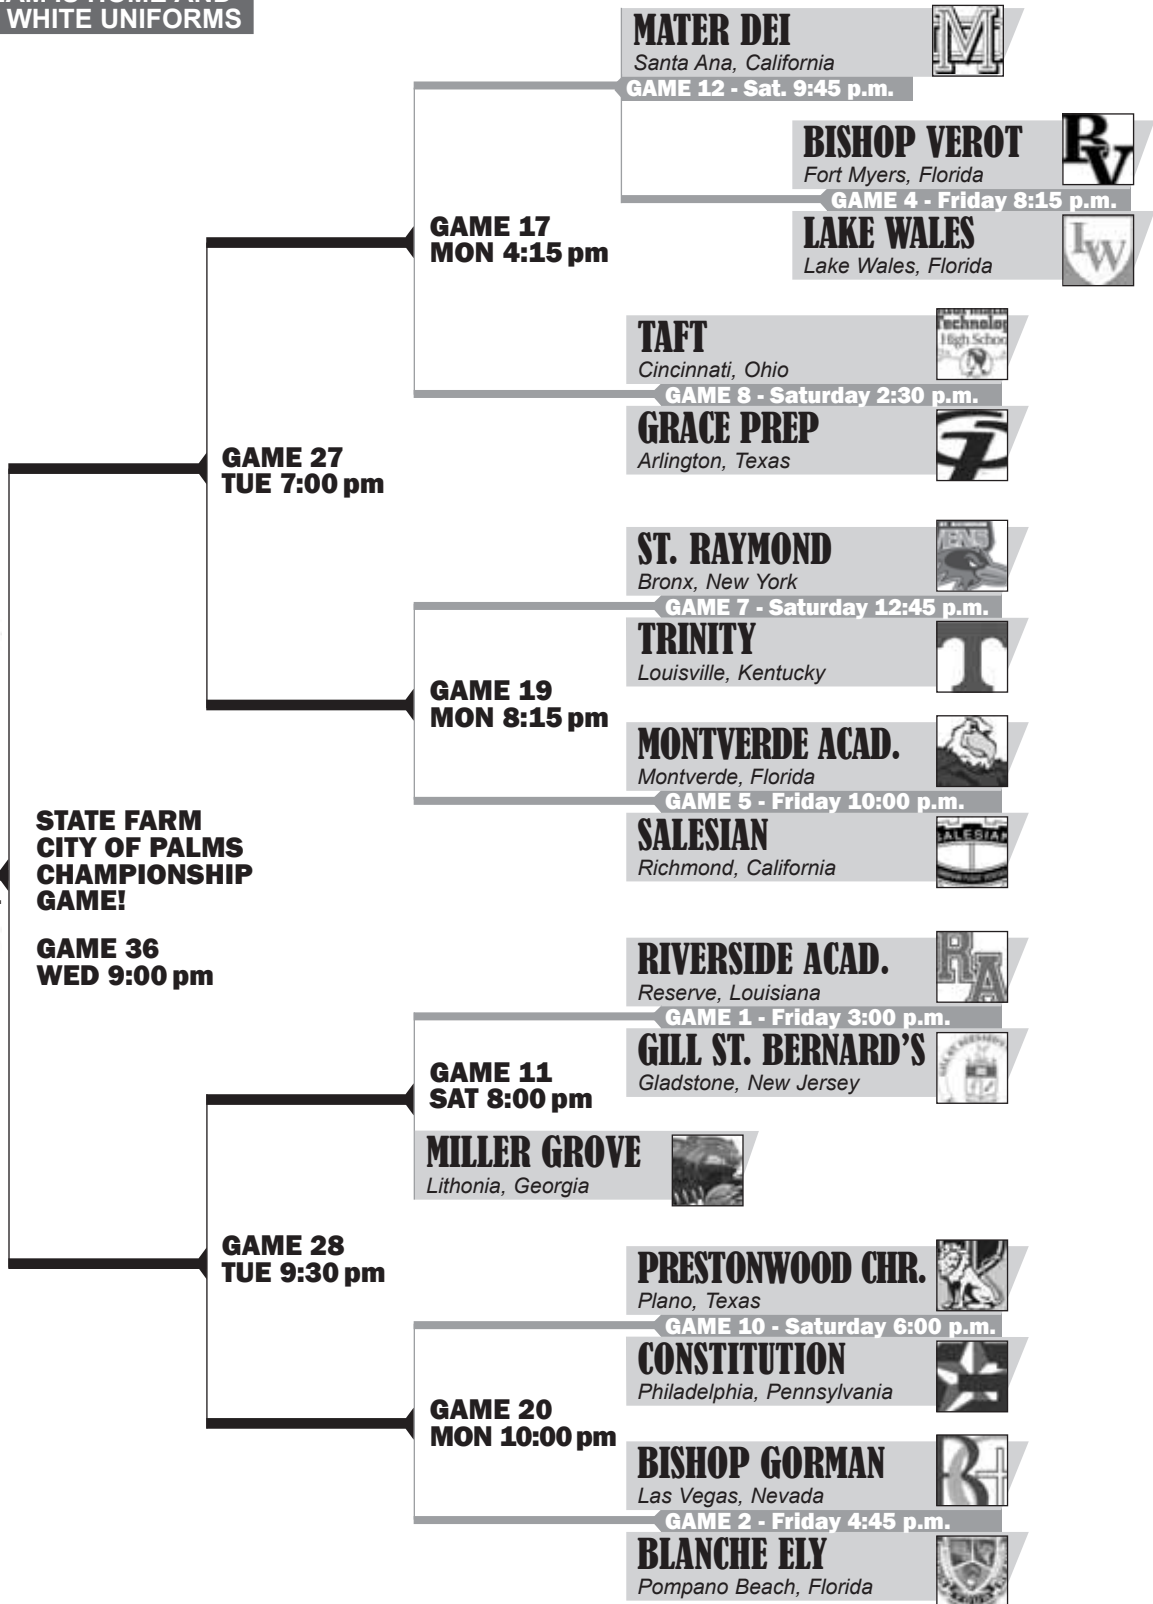

CITY OF PALMS

Those three words mean one thing – the toughest week in high school hoops.

TOP TEAM IS HOME AND WEARS WHITE UNIFORMS

2011 CHAMPION

game-by-game

consolation bracket

TOP TEAM (or team on left) IS HOME TEAM & wears white uniforms

fifth-place bracket

TOP TEAM (or team on left) IS HOME TEAM & wears white uniforms

third-place game

TEAM ON LEFT IS HOME TEAM & wears white uniforms

challenge round

(All 0-2 and 1-2 teams)

TOP TEAM IS HOME TEAM & wears white uniforms

Games 21-22 pairings announced at 3 p.m. Monday;
Games 29-30 pairings announced at 5:30 Tuesday

FRIDAY, Dec. 16 (5 games)

- 3:00 p.m. (Game 1): Riverside Academy (La.) vs. Gladstone Gill St. Bernard (N.J.)
- 4:45 p.m. (Game 2): Bishop Gorman (Nev.) vs. Pompano Beach Ely (Fla.)
- 6:30 p.m. (Game 3-Sunshine Series): Fort Myers (Fla.) vs. Tallahassee Godby (Fla.)
- 8:15 p.m. (Game 4): Fort Myers Bishop Verot (Fla.) vs. Lake Wales (Fla.)
- 10:00 p.m. (Game 5): Montverde Academy (Fla.) vs. Richmond Salesian (Calif.)

SATURDAY, Dec. 17 (7 games)

- 11 a.m. (Game 6): Consolation: Gm 1 loser (Riverside-Gill St. Bernard) vs. Gm 4 loser (Verot-Lake Wales)
- 12:45 p.m. (Game 7): Bronx St. Raymond (N.Y.) vs. Louisville Trinity (Ky.)
- 2:30 p.m. (Game 8): Cincinnati Taft (Ohio) vs. Arlington Grace Prep (Texas)
- 4:15 p.m. (Game 9-Sunshine Series): Cape Coral Mariner (Fla.) vs. Miami Norland (Fla.)
- 6:00 p.m. (Game 10): Prestonwood Christian (Texas) vs. Philadelphia Constitution (Pa.)
- 7:25 p.m.: Team Flight Brothers Dunk Show
- 8:15 p.m. (Game 11): Quarterfinal: Gm 1 winner (Riverside-Gill) vs. Lithonia Miller Grove (Ga.)
- 10:00 p.m. (Game 12): Santa Ana Mater Dei (Calif.) vs. Gm 4 winner (Verot-Lake Wales)